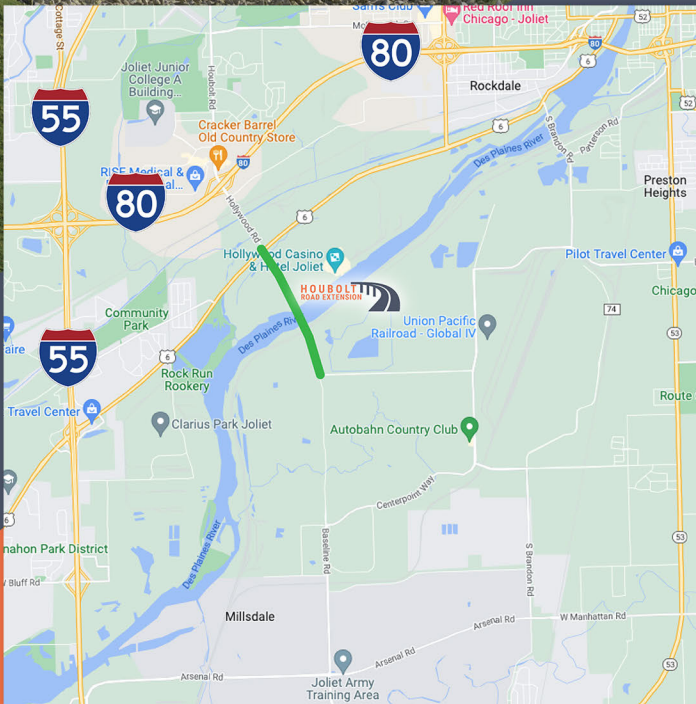

**HOUBOLT**  
**ROAD EXTENSION**

## ACCELERATE YOUR DRIVE

The Houbolt Road Extension is now open, providing the most direct route between I-80 and CenterPoint Intermodal Center. United Bridge Partners and CenterPoint Properties have teamed up in a joint venture to bring this project to life as Houbolt Road Extension-JV, LLC.

# GREATER CONNECTIVITY, DELIVERED!

This privately owned and operated 1.5-mile toll bridge will create a more direct connection between I-80 and the nation's largest inland port.

## BENEFITS

- The most direct path between I-80 and CenterPoint Intermodal Center
- Provides time, mileage, and cost savings
- Maximizes truck driver hours and optimizes resources
- Increases fuel savings, dependability, and efficiency
- Solution to area congestion and long routes to the highway
- Helps reduce emissions with less idling and fewer vehicle miles traveled (VMT)
- Supports economic and job growth in Will County, IL
- All electronic tolling = no stopping
- Private project uses no local, state, or federal funds for its construction and operation