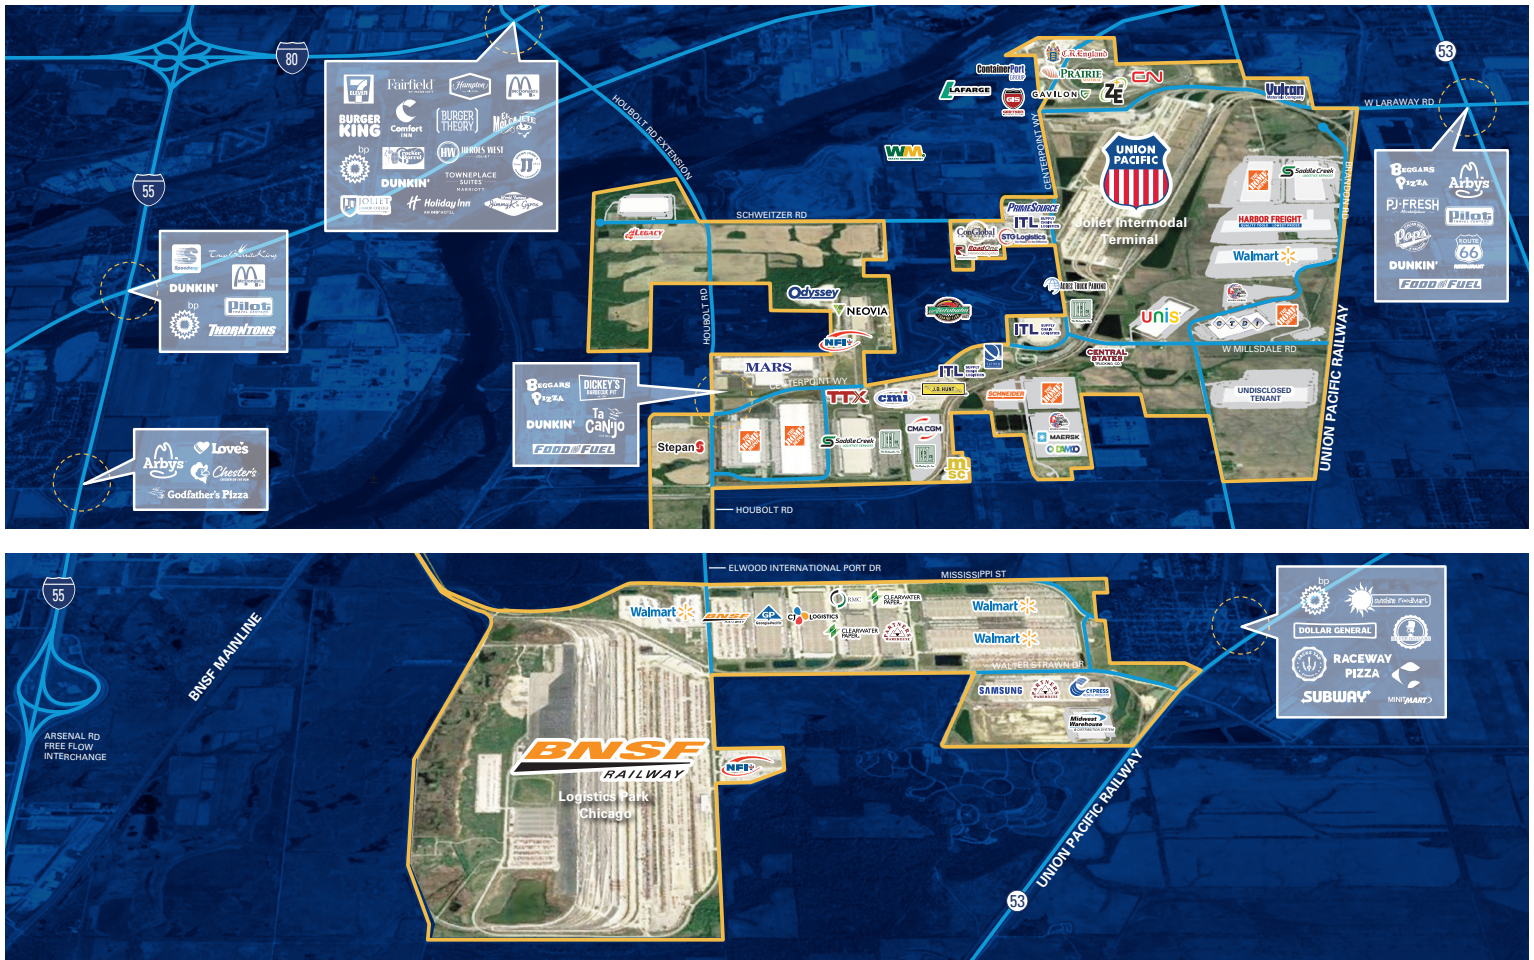

CenterPoint Intermodal Center (CIC) - Joliet / Elwood, IL

Existing Tenants in the Park

- Acres Truck Parking
- Amazon
- Autobahn Country Club
- AW Heavy Haul
- BNSF
- C.R. England
- California Multimodal Inc (CMI)
- Central States Trucking Co
- CJ Logistics
- Clearwater Paper
- CMA CGM
- CN
- Communications Test Design Inc (CTDI)
- ConGlobal Industries
- ContainerPort Group
- Cypress Medical
- DAMCO
- Food N Fuel
- Gavilon
- General Express
- Georgia Pacific
- Gertsen Interstate Systems, Inc.
- Harbor Freight Tools
- ITL Supply Chain Logistics
- JB Hunt
- LaFarge
- Legacy Express Trucking
- Maersk
- Marine Transport, Inc.
- MARS Incorporated
- Mediterranean Shipping Company (MSC)
- Midwest Warehouse & Distribution System
- Neovia
- NFI
- Odyssey
- Partners Warehouse
- Prairie Materials
- PrimeSource
- RMC
- RoadOne Intermodal Logistics
- Saddle Creek Logistics Services
- Samsung
- Saturn Agriculture
- Schneider
- Stepan
- STG Logistics
- The DeLong Co
- The Home Depot
- TTX
- U.S. Army T.E.M.F.
- Union Pacific
- Unis
- Vulcan Materials Company
- Walmart
- Waste Management
- Zenith Energy